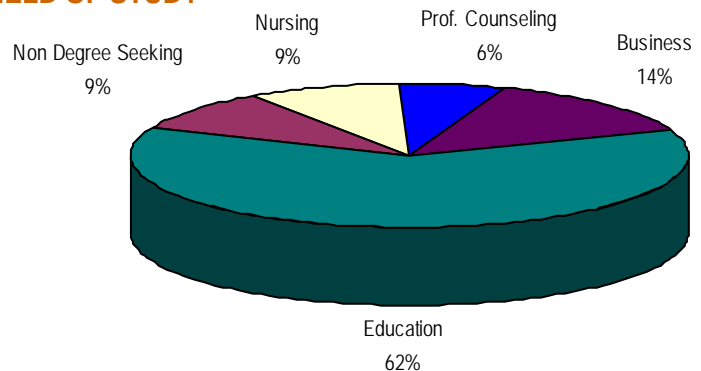

FIELD OF STUDY

GRADUATE STUDENTS BY PROGRAM

Program	Graduate Students
MAED.EAL and EDL Master of Arts in Edu in Edu Admin/Ldrship	229 24.4%
MAED.EDST Master of Arts in Edu in Edu Studies	10 1.1%
MAED.EDST.RD Master of Arts in Edu in Ed Studies-Reading Emph	4 0.4%
MAED.SPE Master of Edu in Special Edu	2 0.2%
MAED.TCH Master of Arts in Education In Teaching	4 0.4%
MAED.TCH.ELE Master of Arts in Edu in Teaching - Elementary	44 4.7%
MAED.TCH.SEC Master of Arts in Edu in Teaching - Secondary	53 5.7%
MAED.TCH.SEC.ALTCERT Masters of Arts in Edu in Teaching - TTT	13 1.4%
MAED.TCH.SPE Master of Arts in Edu in Teaching - Special	25 2.7%
MAED.TCH.SPE.ALTCERT Masters of Arts in Edu in Teaching - Special TTT	2 0.2%
MAED.TCH.SPE.ELE Master of Arts in Edu in Teaching - Special	9 1.0%
MAED.TCH.SPE.SEC Master of Arts in Edu in Teaching - Special	2 0.2%
MAED.TLE Master of Arts in Edu in Teacher Leadership	172 18.3%
MAPC.PC Master of Arts in Professional Counseling	53 5.7%
MBA.BUS Master of Business Administration	125 13.3%
MSN.NSG Master of Science in Nursing	83 8.8%
MSN.NSGM Master of Science in Nursing	6 0.6%
NOD.PB Non-Degree Seeking	102 10.9%