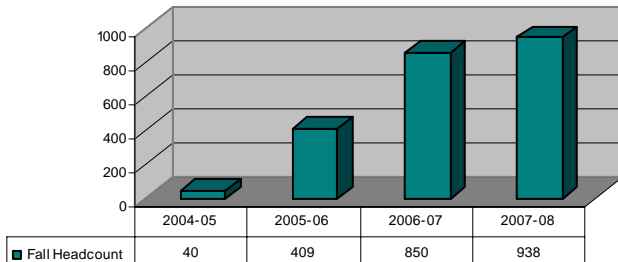

McKendree University

Graduate Student Profile: Fall 2007

ALL MCKENDREE GRADUATE STUDENTS

FALL 2007	Graduate Students
Part-Time Students	740
Full-Time Students	198
Total Graduate Students	938
Total Credit Hours	5,956
Average Hours per Student for Fall	6.35

2004-2007 FALL GRADUATE STUDENTS

10% increase between Fall 2006 and Fall 2007

GRADUATE STUDENT DEMOGRAPHICS

GENDER	Graduate Students
Male	25%
Female	75%

ETHNICITY	Graduate Students
Asian	<1%
Black	7%
Hispanic	1%
International	<1%
White	85%
Other, Unknown	7%